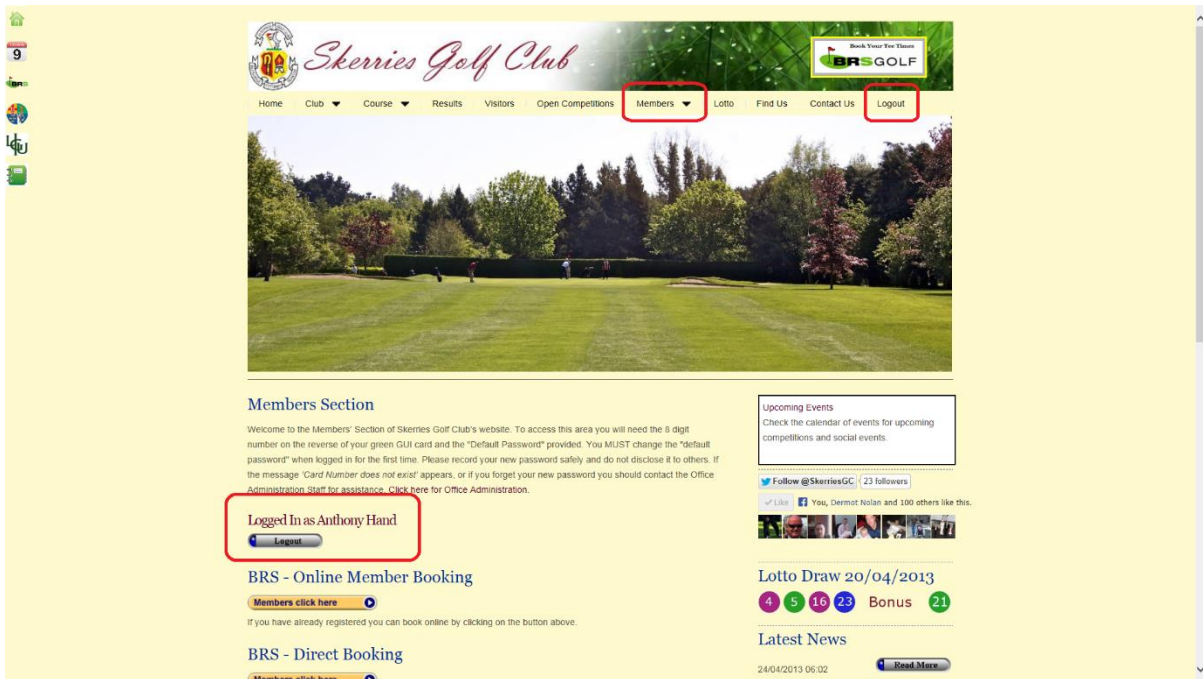

Once you have logged in successfully you will see the following screen. The “Member” dropdown menu includes access to the Member Phone Directory, a Suggestion Box, Document Archives (with meeting minutes and various other documents visible to members only), and Golfer’s Insurance. It also has a Match play section containing the rules for each event and the current year draw and status. In this section you can also amend your own personal details such as your name, phone numbers and contact email address (N.B. the email address is not shown by default).