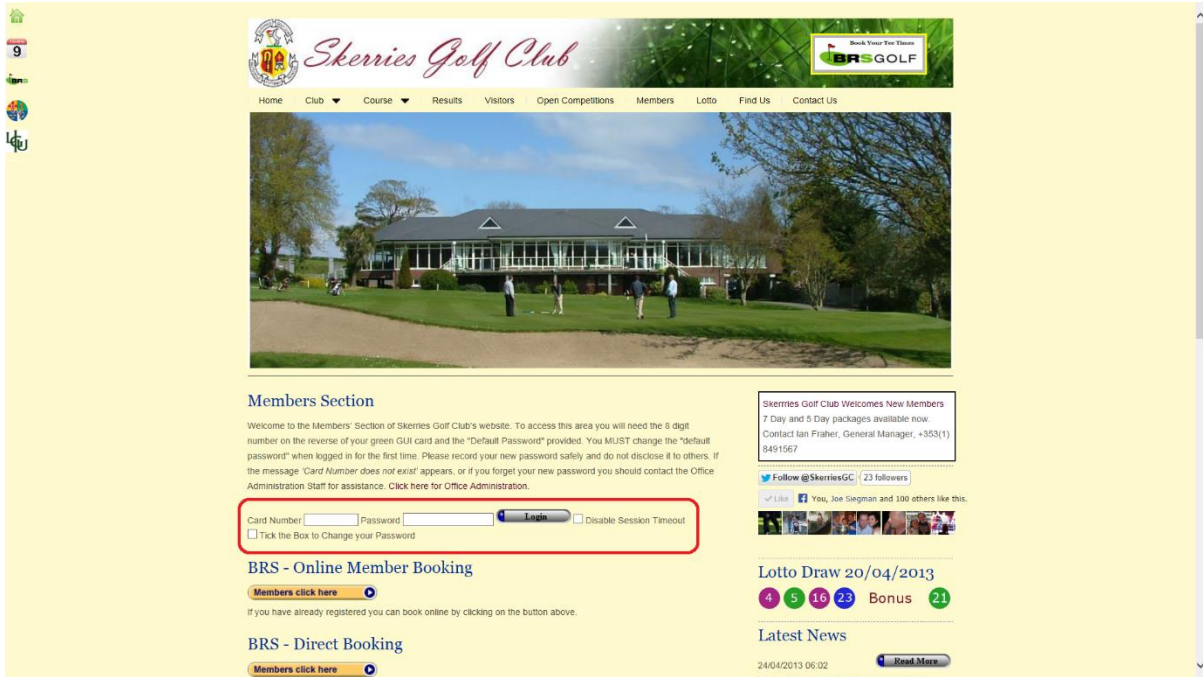

Once you have logged in successfully you will see the following screen. The “Member” dropdown menu includes access to the Member Phone Directory, a Suggestion Box, Document Archives (with meeting minutes and various other documents visible to members only), and Golfer’s Insurance. It also has a Match play section containing the rules for each event and the current year draw and status. In this section you can also amend your own personal details such as your name, phone numbers and contact email address (N.B. the email address is not shown by default).